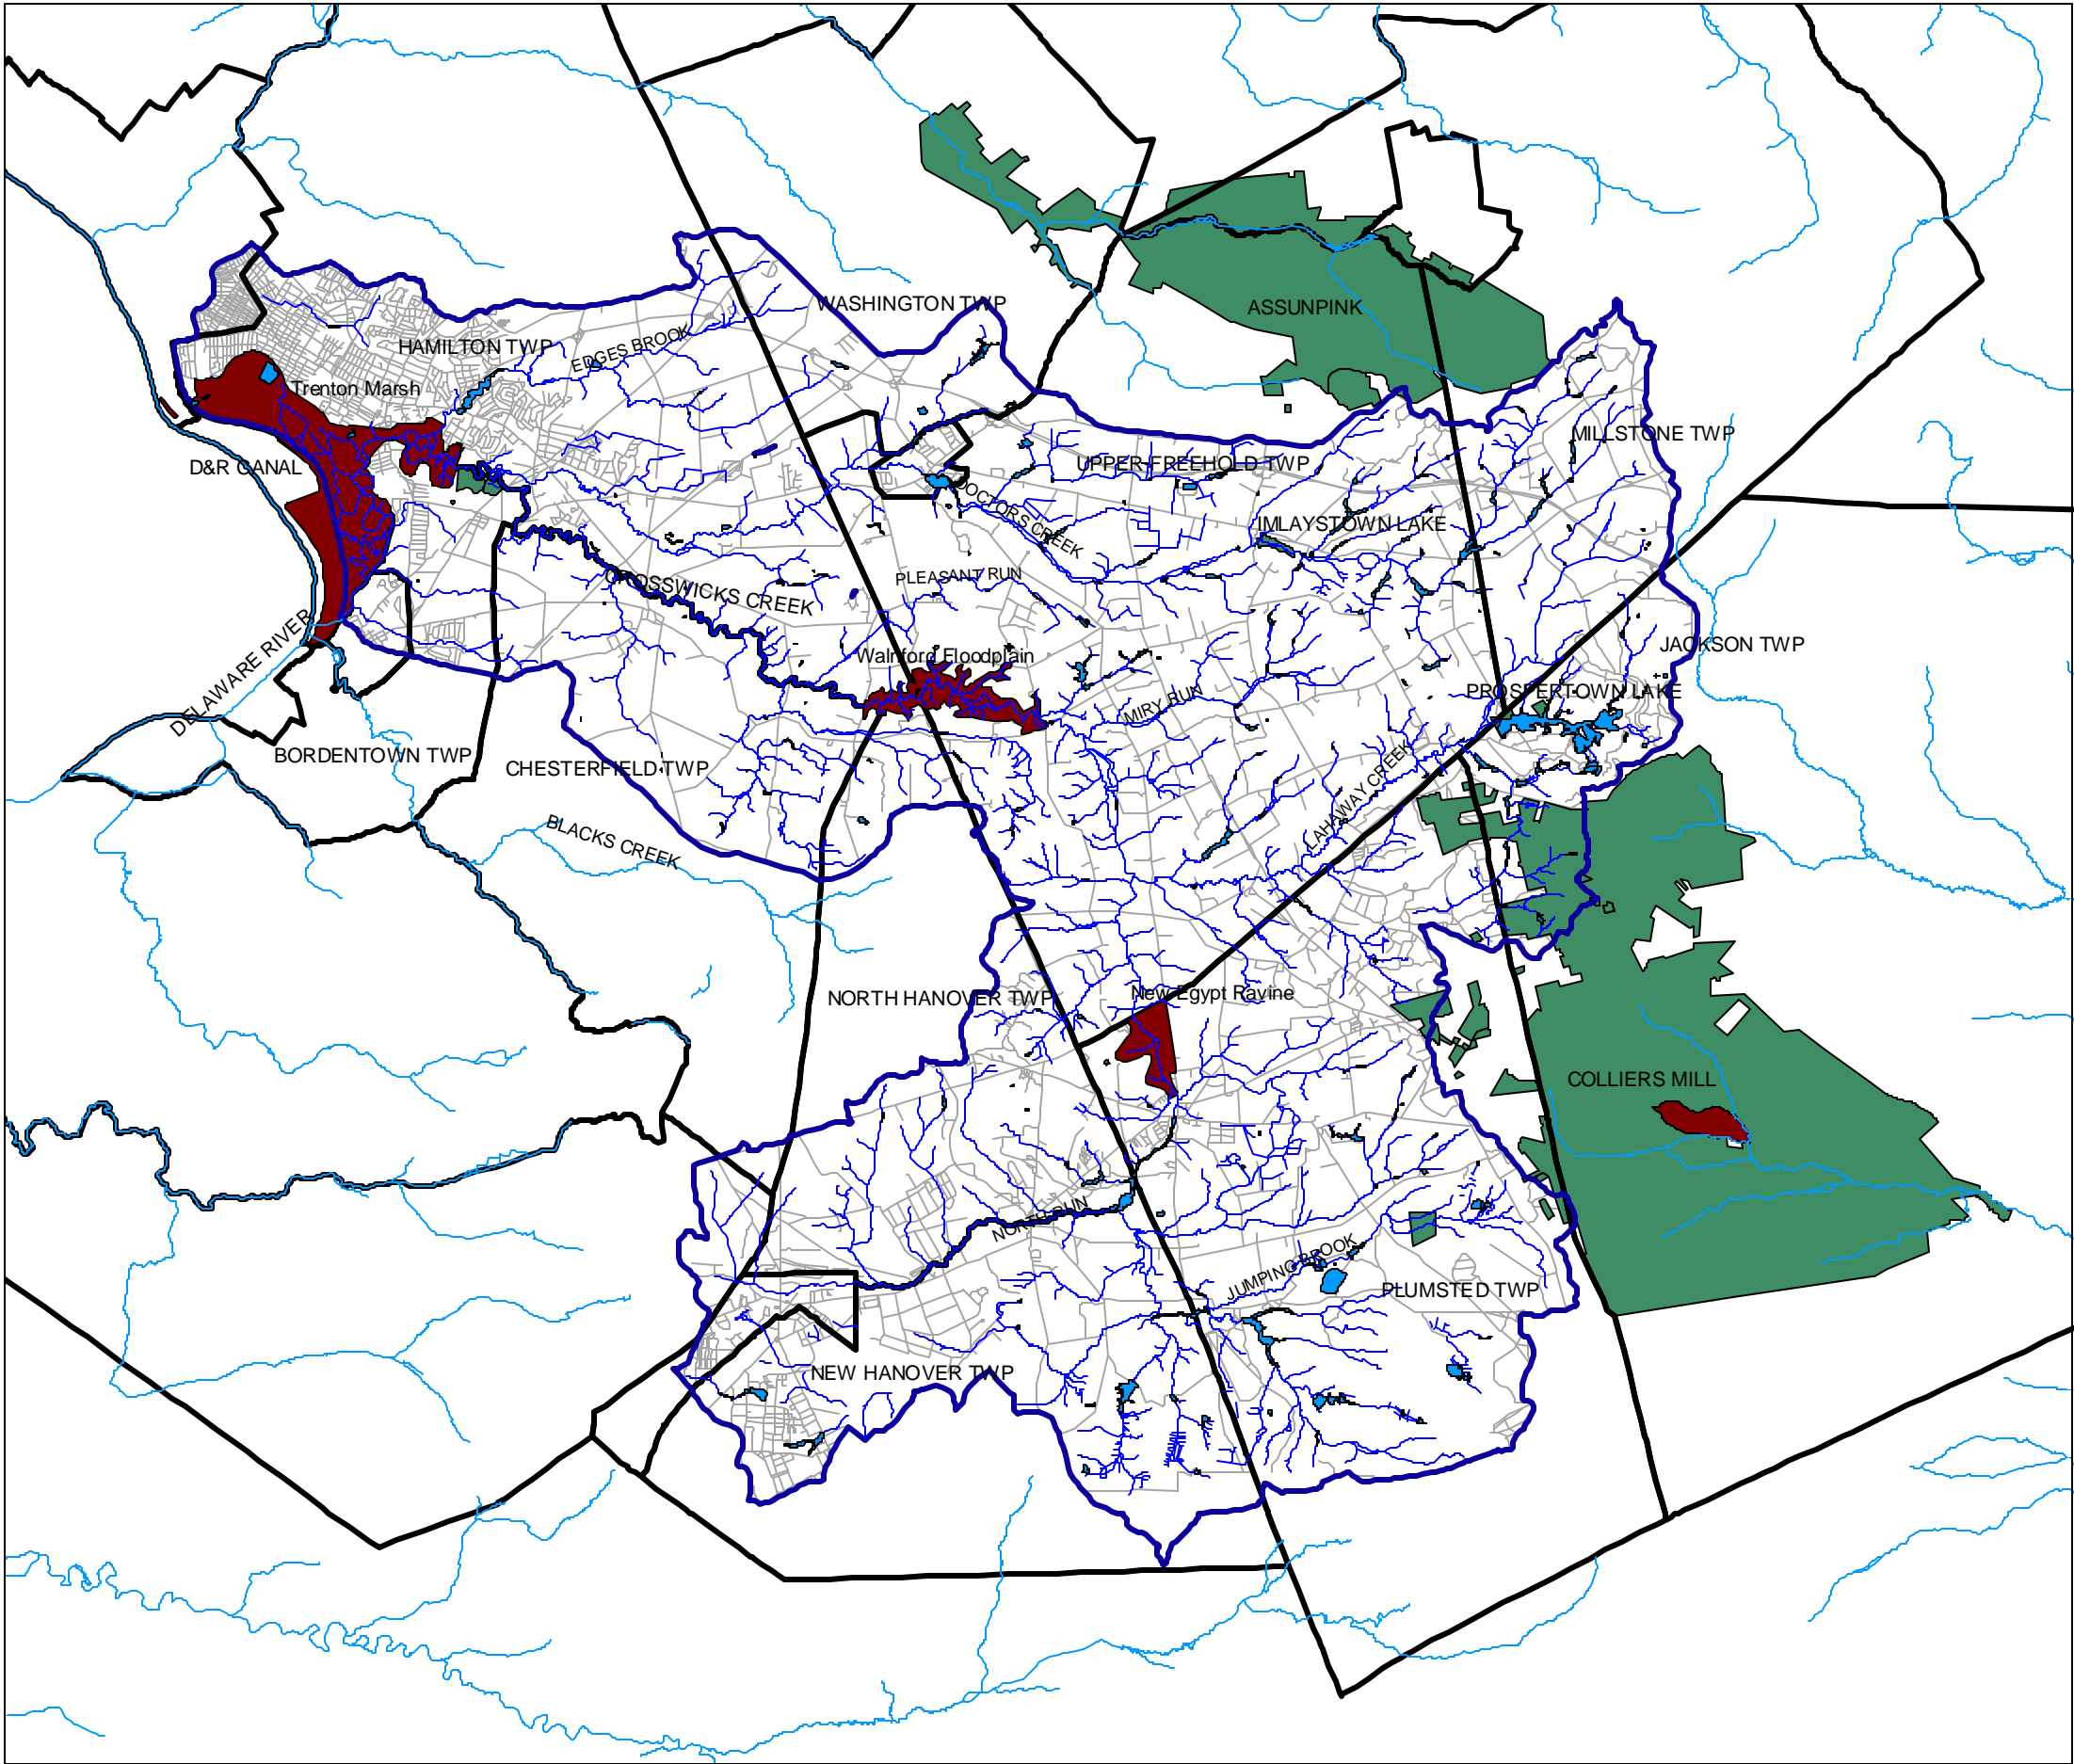

Crosswicks Creek/Doctors Creek Watershed Natural Resources

LEGEND

- Lakes
- ~ Streams
- Rivers
- Crosswicks Creek Watershed
- Natural Heritage Priority Sites
- Watershed Municipalities
- State Land
- Roads

Source: This map was developed using New Jersey Department of Environmental Protection, Monmouth County, Mercer County, Washington Township, Hamilton Township, New Jersey Department of Transportation, Allentown Boro, and Ocean County Geographic Information System digital data, but this secondary product has not been verified by these agencies and is not authorized by these agencies.